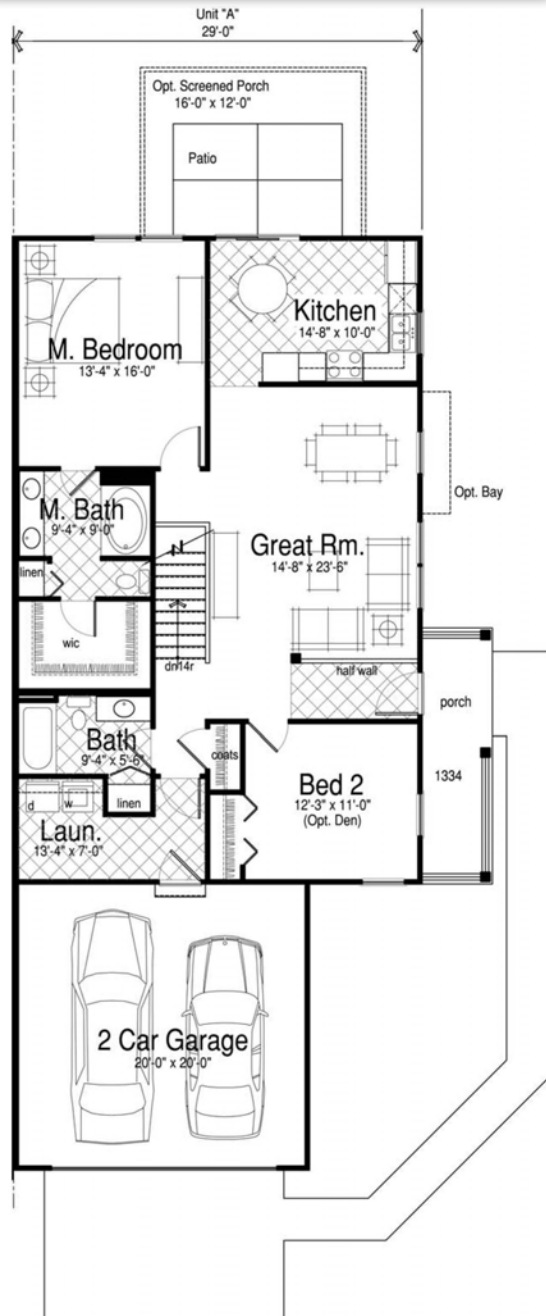

2359 SANDHUTTON

1401 N. 2nd St. Rockford. IL. 61107
www.williamcharlesrealestate.com (815) 963-7473