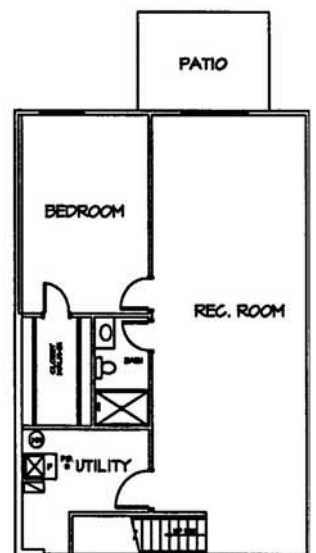

1401 N. 2nd St. Rockford. IL. 61107
www.williamcharlesrealestate.com (815) 963-7473