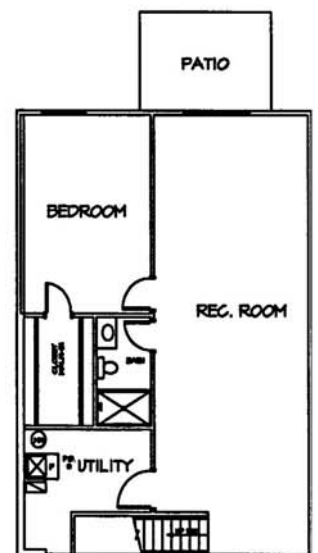

1401 N. 2nd St. Rockford. IL. 61107
www.williamcharlesrealestate.com (815) 209-5488