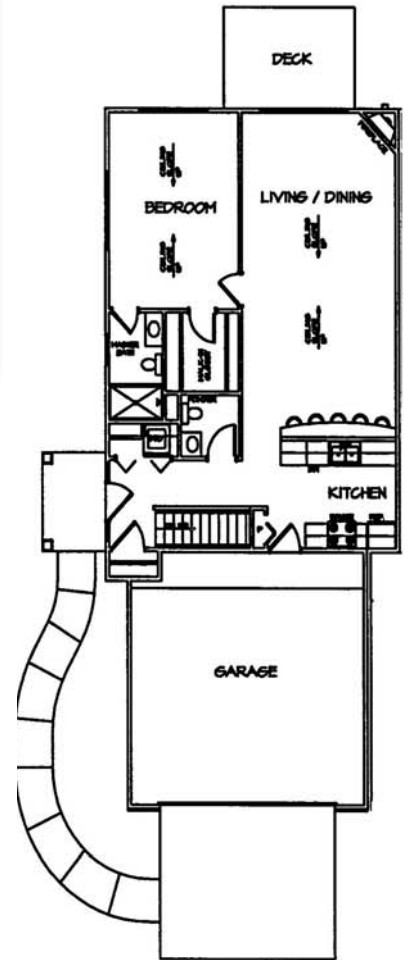

1401 N. 2nd St. Rockford. IL. 61107
www.williamcharlesrealestate.com (815) 963-7473