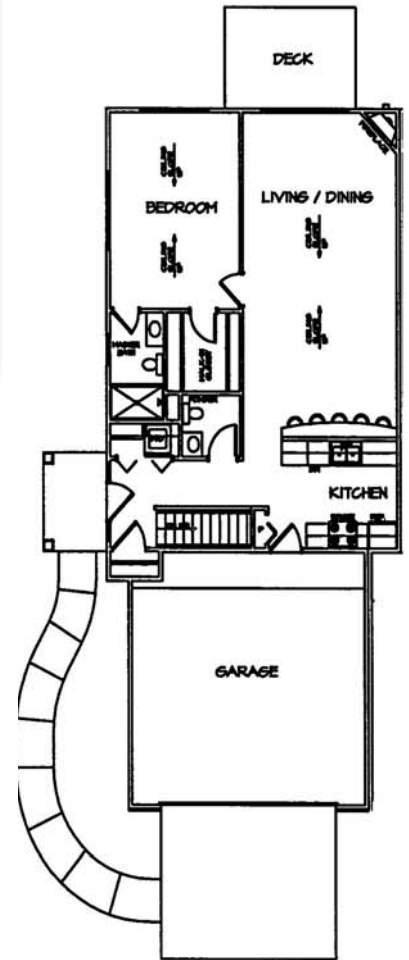

LEASE (PER MONTH)

$ 1,229

* Lease rate includes all association fees!